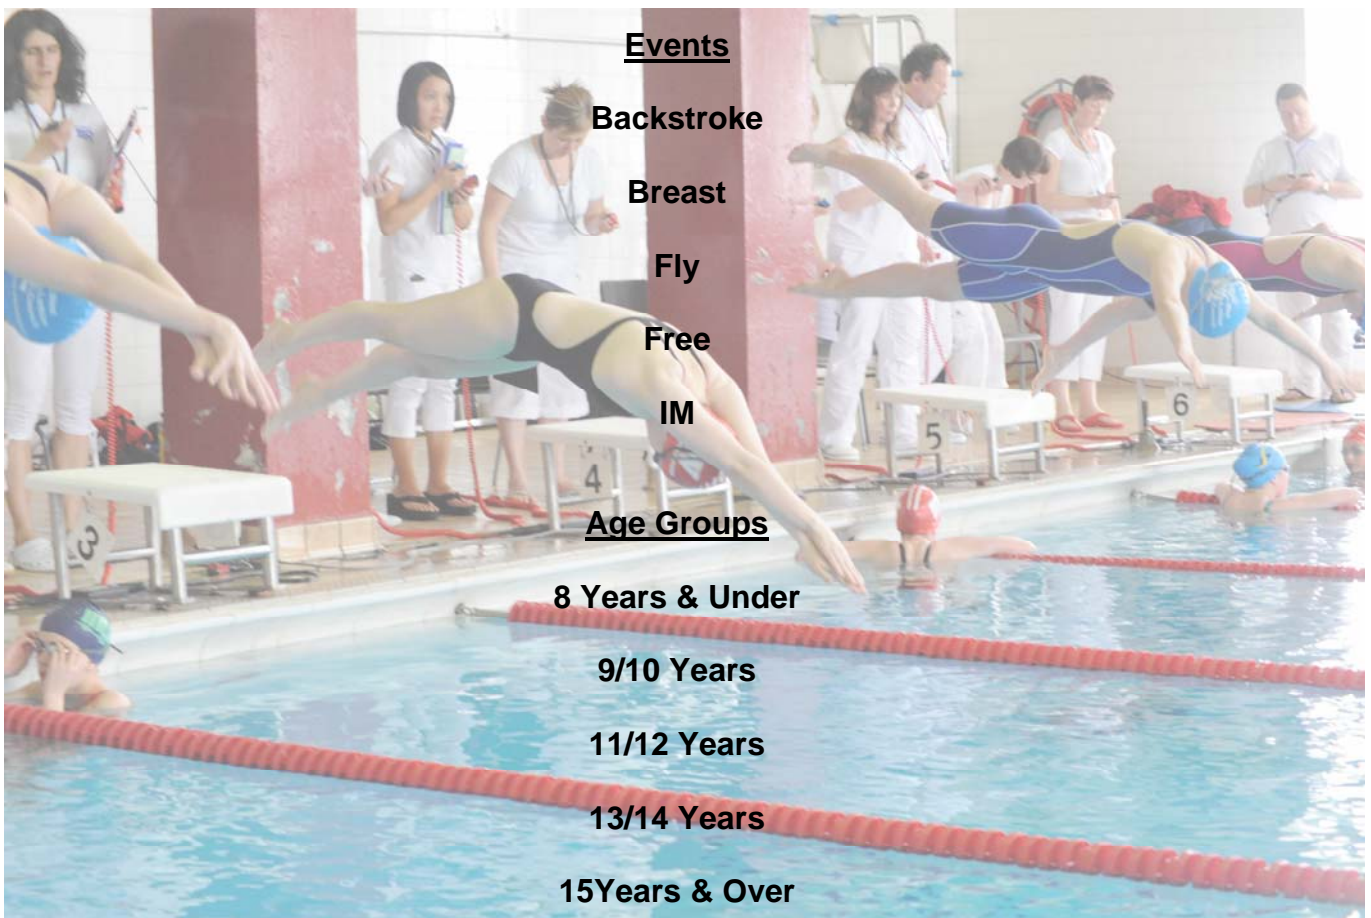

Notice of InCAS Club Championships

All Club Swimmers are invited to attend the Annual Club Championships to be held at HMS Caledonia
On Saturday 26 June 2010 from 12.00- 15.00hrs.

Events

Backstroke

Breast

Fly

Free

IM

Age Groups

8 Years & Under

9/10 Years

11/12 Years

13/14 Years

15Years & Over

Swimmers are encouraged to partake in all events to allow them to be considered for the Age Group Club Champion as only those who compete in all strokes shall be eligible to be Age Group Club Champion.

Novice swimmers shall compete in single length races.

Warm-up Commences at 12 noon sharp therefore please arrive punctually.

All parents are requested to assist with timekeeping, marshalling, and referring duties.
Please contact Queenie Bruce.